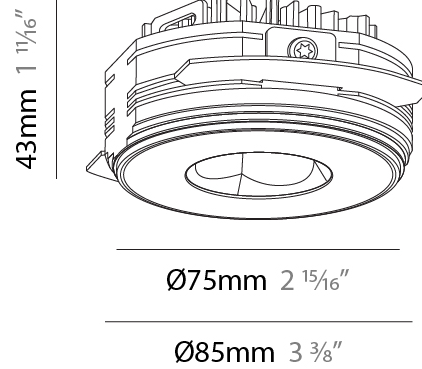

PHYSICAL

Shape: Round
Diameter (mm): 75
Diameter (in): 2 ¹⁵/₁₆
Height (mm): 43
Height (in): 1 ¹¹/₁₆
Ceiling Thickness (mm): 10 / 12.5 / 15 / 25
Ceiling Thickness (in): 3/8 or 1/2 or 9/16 or 1
Min. Recessing Depth (mm): 50
Min. Recessing Depth (in): 1 ¹⁵/₁₆
Light Distribution: Direct
Diffuser: Lens Pack - Spread Lens / Linear Spread Lens / Honeycomb Louver
Fixture Finish: SSR / BKV / CWI / CRY / HAB / LAG / UFT / ITA / RUA / RUR / MIC / FTG / MYG / TWT / LOD / PUS / FRO / FUP / KIA / POP / BLS / SPG / MEY / GOH / GUM / CHC / COM / ABZ / JAG / OBR / MOS / ROR
Fixture Material: Aluminum Die Cast
Cut-out Measurements: 86mm / 2 11/16" Diameter

ELECTRICAL

Lamp Type: LED (Zhaga Standard)
Input Wattage (W): 15
Total Output Wattage (W): 13.6
Dimming: Tri-Mode (Non-Dimming and Phase Dimming (120Vac only) and 0-10V Dimming)
Driver Included: No
Driver Location: Recessed Housing
Driver Type: Constant Current - Universal
Driver Class: Class 2
Input Voltage (V): 120 - 277
Constant Current (MA): 350

LED

Color Temperature (°K): 2700 / 3000 / 3500 / 4000
Max. Delivered Lumen (lm): 1464 / 1556 / 1630 / 1645
Nominal Lumen (lm): 1566 / 1665 / 1743 / 1759
CRI: >90 CRI
Lamp Life (hrs): 50000

OPTICAL

Reflector°: 60
Adjustability: Fixed

RATINGS AND CERTIFICATIONS

Certified By: Certified for North American Standards
IP rating: IP20