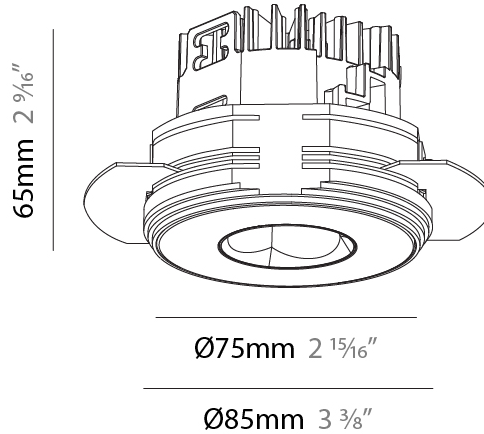

PHYSICAL

Shape: Round
Diameter (mm): 75
Diameter (in): 2 15/16
Height (mm): 65
Height (in): 2 9/16
Ceiling Thickness (mm): 10 / 12.5 / 15 / 25
Ceiling Thickness (in): 3/8 or 1/2 or 9/16 or 1
Min. Recessing Depth (mm): 70
Min. Recessing Depth (in): 2 3/4
Light Distribution: Direct
Diffuser: Lens Pack - Spread Lens / Linear Spread Lens / Honeycomb Louver
Fixture Finish: SSR / BKV / CWI / CRY / HAB / LAG / UFT / ITA / RUA / RUR / MIC / FTG / MYG / TWT / LOD / PUS / FRO / FUP / KIA / POP / BLS / SPG / MEY / GOH / GUM / CHC / COM / ABZ / JAG / OBR / MOS / ROR
Fixture Material: Aluminum Die Cast
Cut-out Measurements: 68mm / 2 11/16" Diameter

ELECTRICAL

Lamp Type: LED (Zhaga Standard)
Input Wattage (W): 15
Total Output Wattage (W): 13.6
Dimming: Tri-Mode (Non-Dimming and Phase Dimming (120Vac only) and 0-10V Dimming)
Driver Included: No
Driver Location: Recessed Housing
Driver Type: Constant Current - Universal
Driver Class: Class 2
Input Voltage (V): 120 - 277
Constant Current (MA): 350

LED

Color Temperature (°K): 2700 / 3000 / 3500 / 4000
Max. Delivered Lumen (lm): 1295 / 1377 / 1442 / 1455
Nominal Lumen (lm): 1566 / 1665 / 1743 / 1759
CRI: >90 CRI
Lamp Life (hrs): 50000

OPTICAL

Reflector°: 34
Adjustability: Fixed

RATINGS AND CERTIFICATIONS

Certified By: Certified for North American Standards
IP rating: IP20